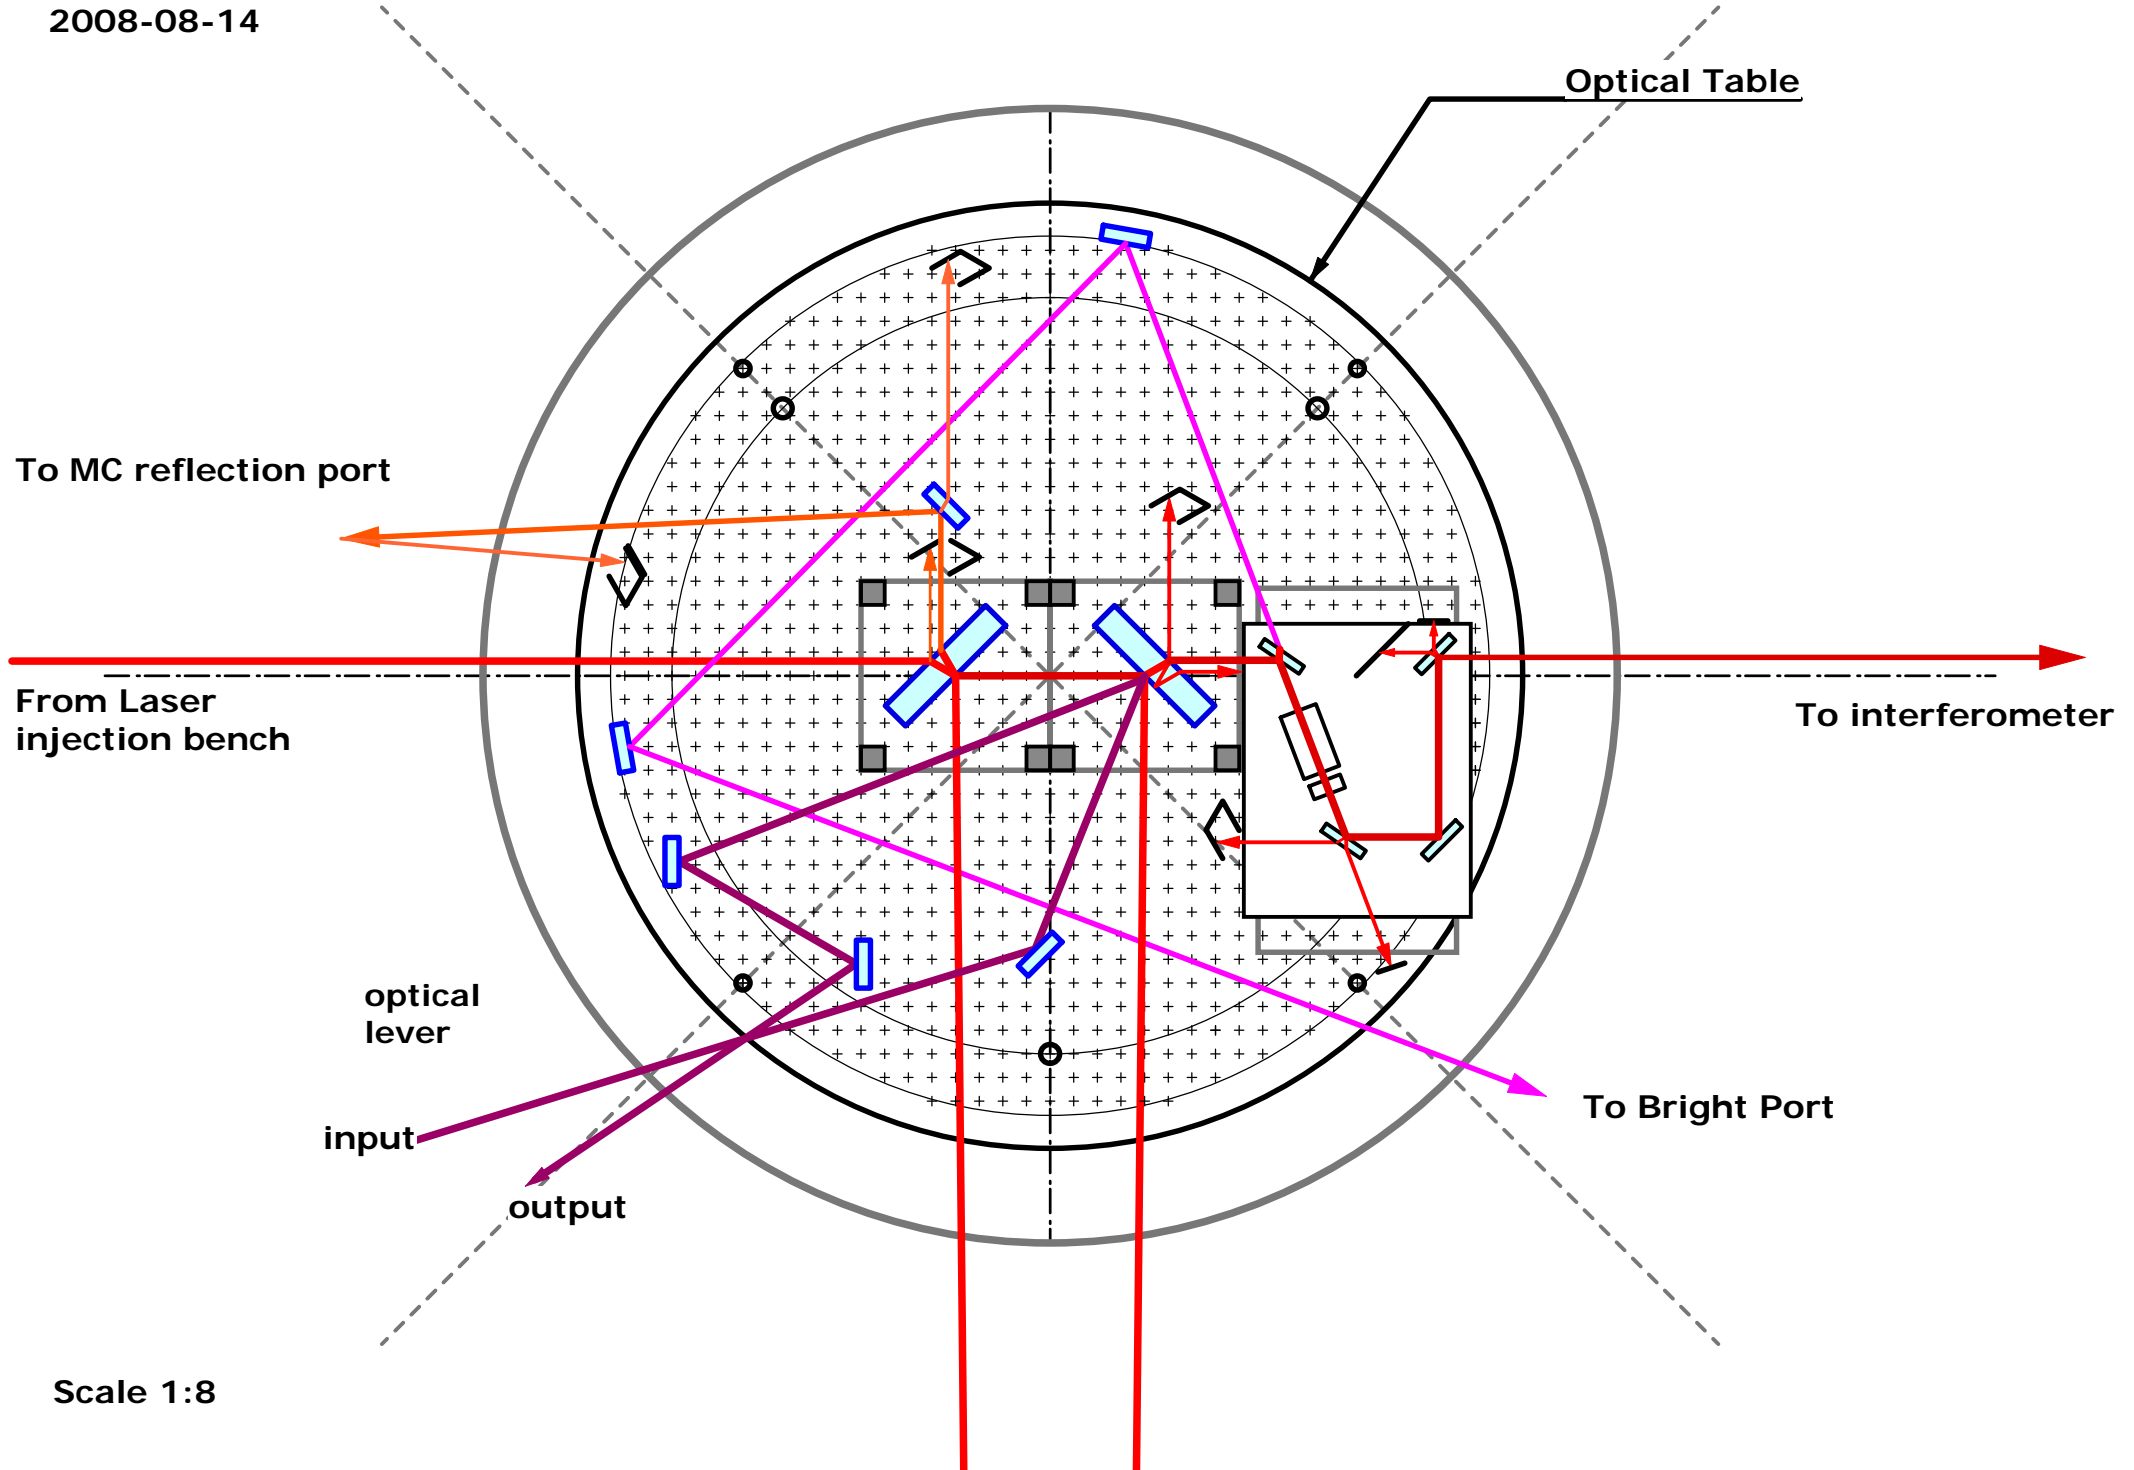

2008-08-14

Optical Table

To MC reflection port

From Laser injection bench

To interferometer

optical lever

input

output

To Bright Port

Scale 1:8