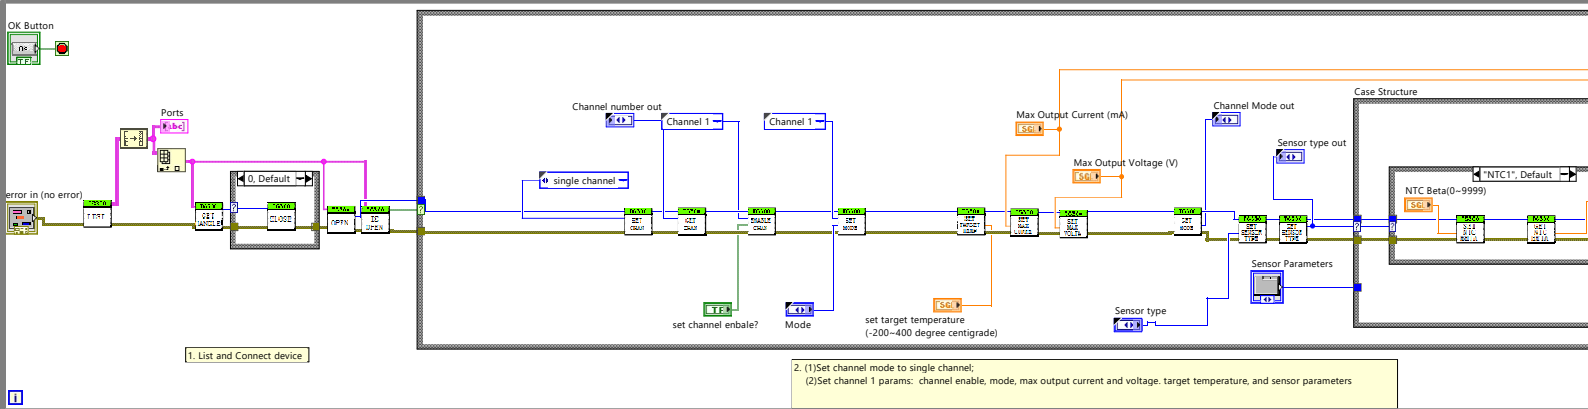

Channel1_Read_Write.vi

C:\Users\manue\OneDrive - NAOJ\LC experiment\Labview\LC-TC300\Channel1_Read_Write.vi

Last modified on 02-Feb-23 at 20:48

Printed on 08-Feb-23 at 19:18

Channel1_Read_Write.vi

C:\Users\manue\OneDrive - NAOJ\LC experiment\Labview\LC-TC300\Channel1_Read_Write.vi